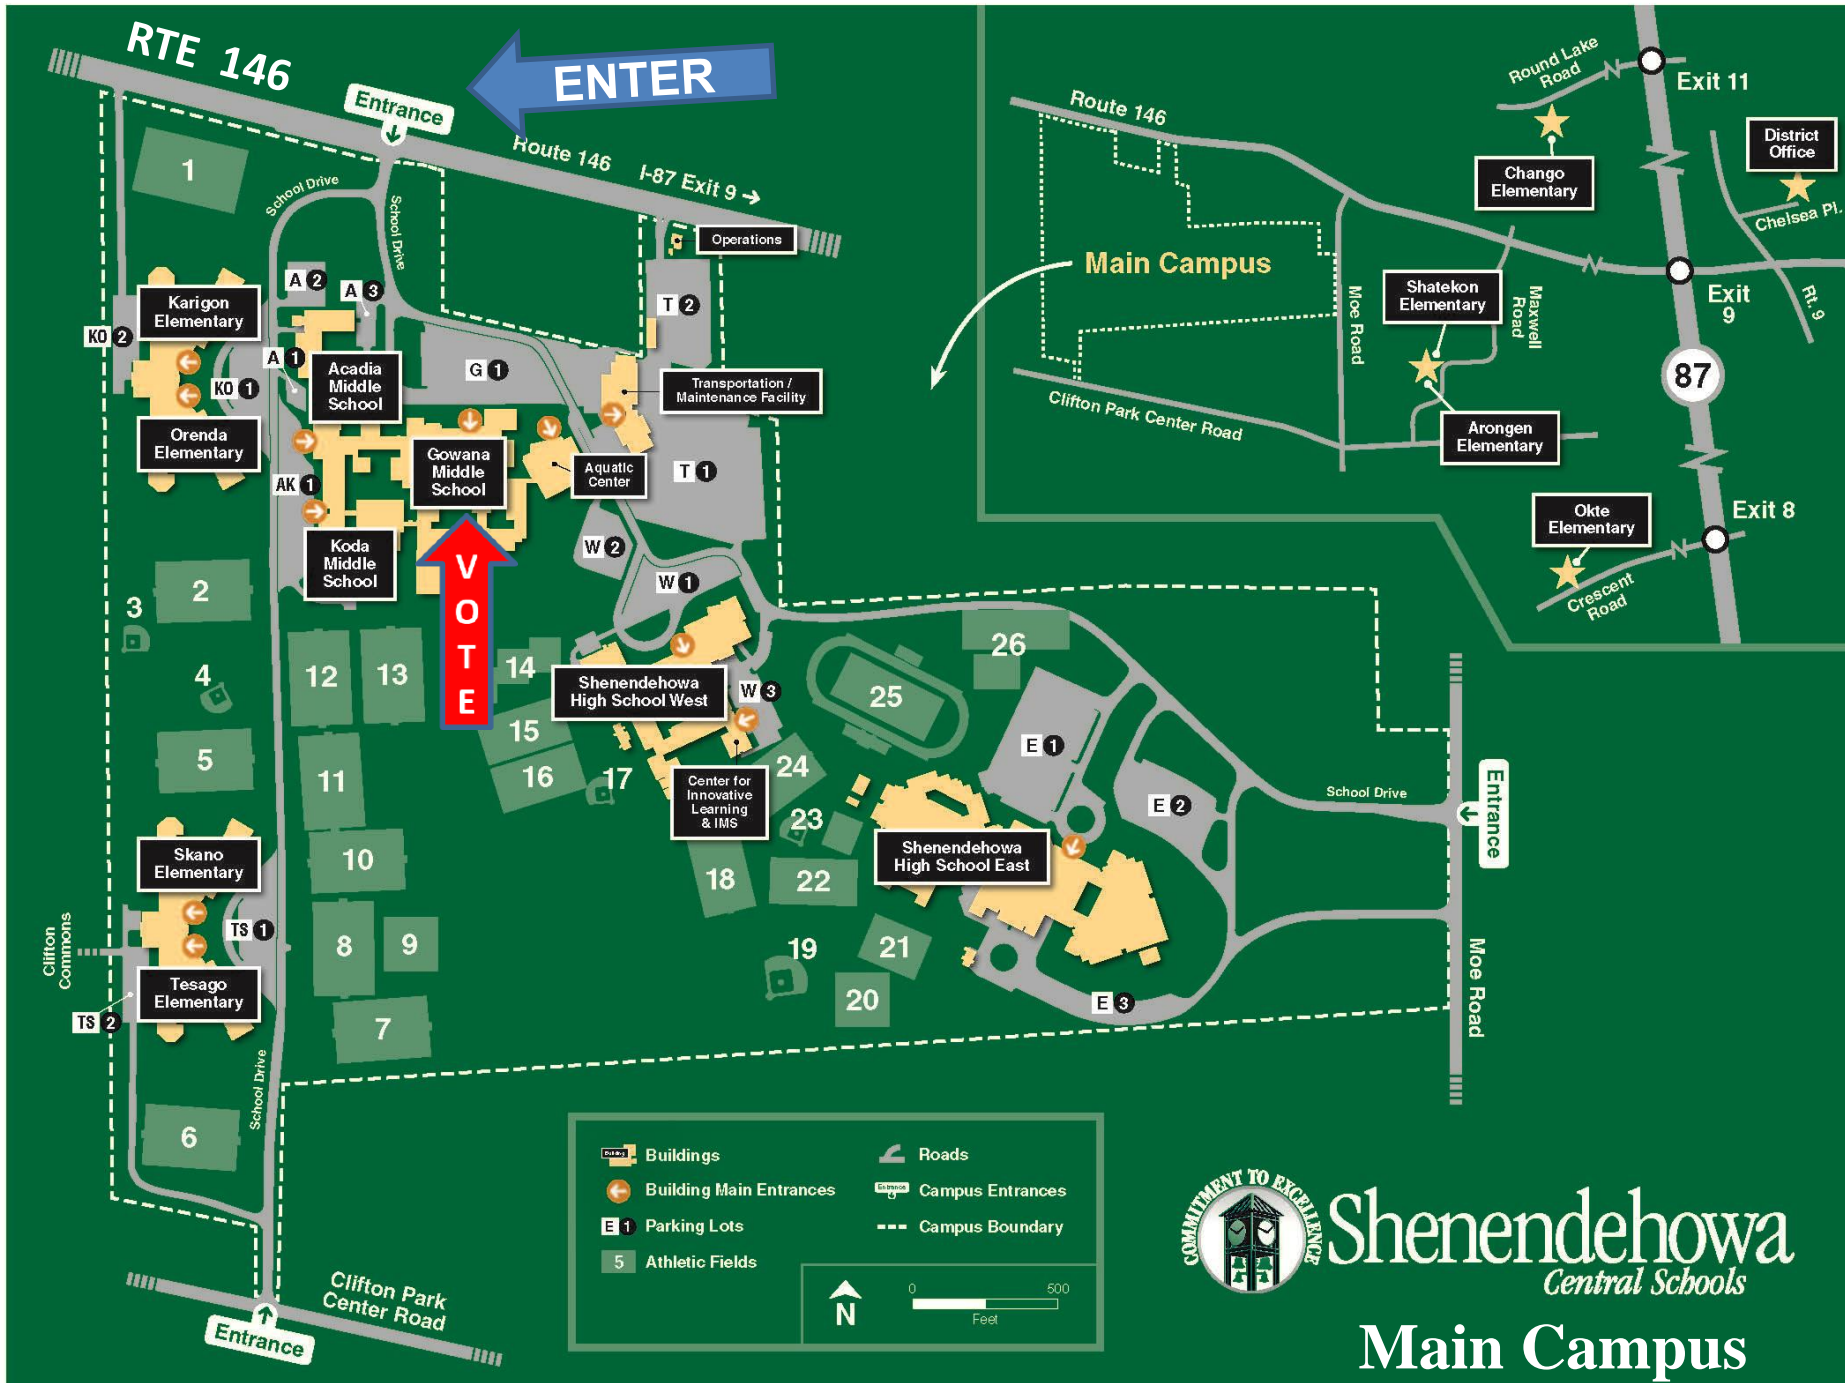

Shenendehowa

Referendum Vote: Tuesday, April 4; Polls are open 7 a.m. – 9 p.m.

**Location: Gowana Middle School on the Shen Main Campus
970 Route 146, Clifton Park, NY 12065
The vote will be held in the Gowana Gym.**

Gowana Phone: 518-881-0460

Gowana Middle School Directions (from Shenet.org website)

Take the Northway I87 to Exit 9. Head west on Route 146. At the fourth light take a left onto the main campus. Bear left, Gowana is the first school on the left. (See Map on Next Page)

	Buildings		Roads
	Building Main Entrances		Campus Entrances
	Parking Lots		Campus Boundary
	Athletic Fields		

N
 0 500
 Feet

Shenendehowa
Central Schools
Main Campus